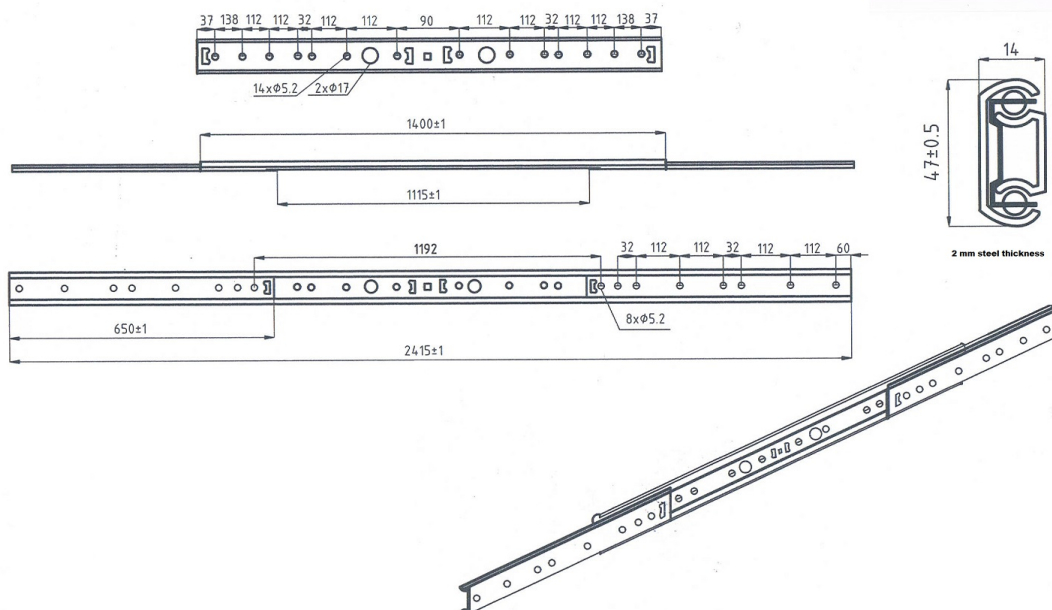

PRODUCT SHEET

Description:

Table Extension 9097-S 1080mm, "No Angle" on Wing", ZPL Opening:1090mm, Closed: 1400mm, Wing Size: 650mm, Total, Lenght When Open:2390mm, Load Capacity: 90Kg., Profile Height:49mm

Item number:

24.05.105-0

Units	Box	Carton	HS Code	Barcode
Pair	1	5	8302420090	 5704866402316

SISO A/S

Mileparken 11
DK-2740 Skovlunde
Denmark
VAT: DK 24786013

Phone +45 45 830 900

www.siso.dk
siso@siso.dk

Danske Bank
Nytovr Branch
Copenhagen
SWIFT: DABADKKK